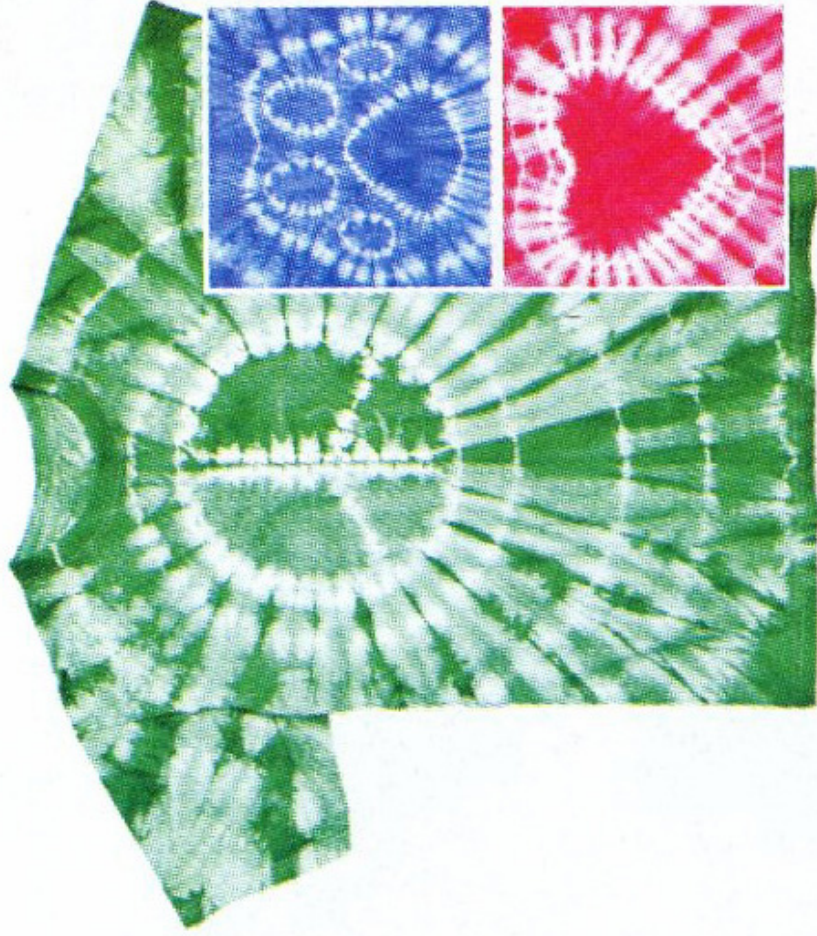

**Spirit Wear
New for 2010-2011**

Football Shirt

NEW! Tone on Tone Center*

Paw Print Tie Dye Shirt
(royal and white design above)