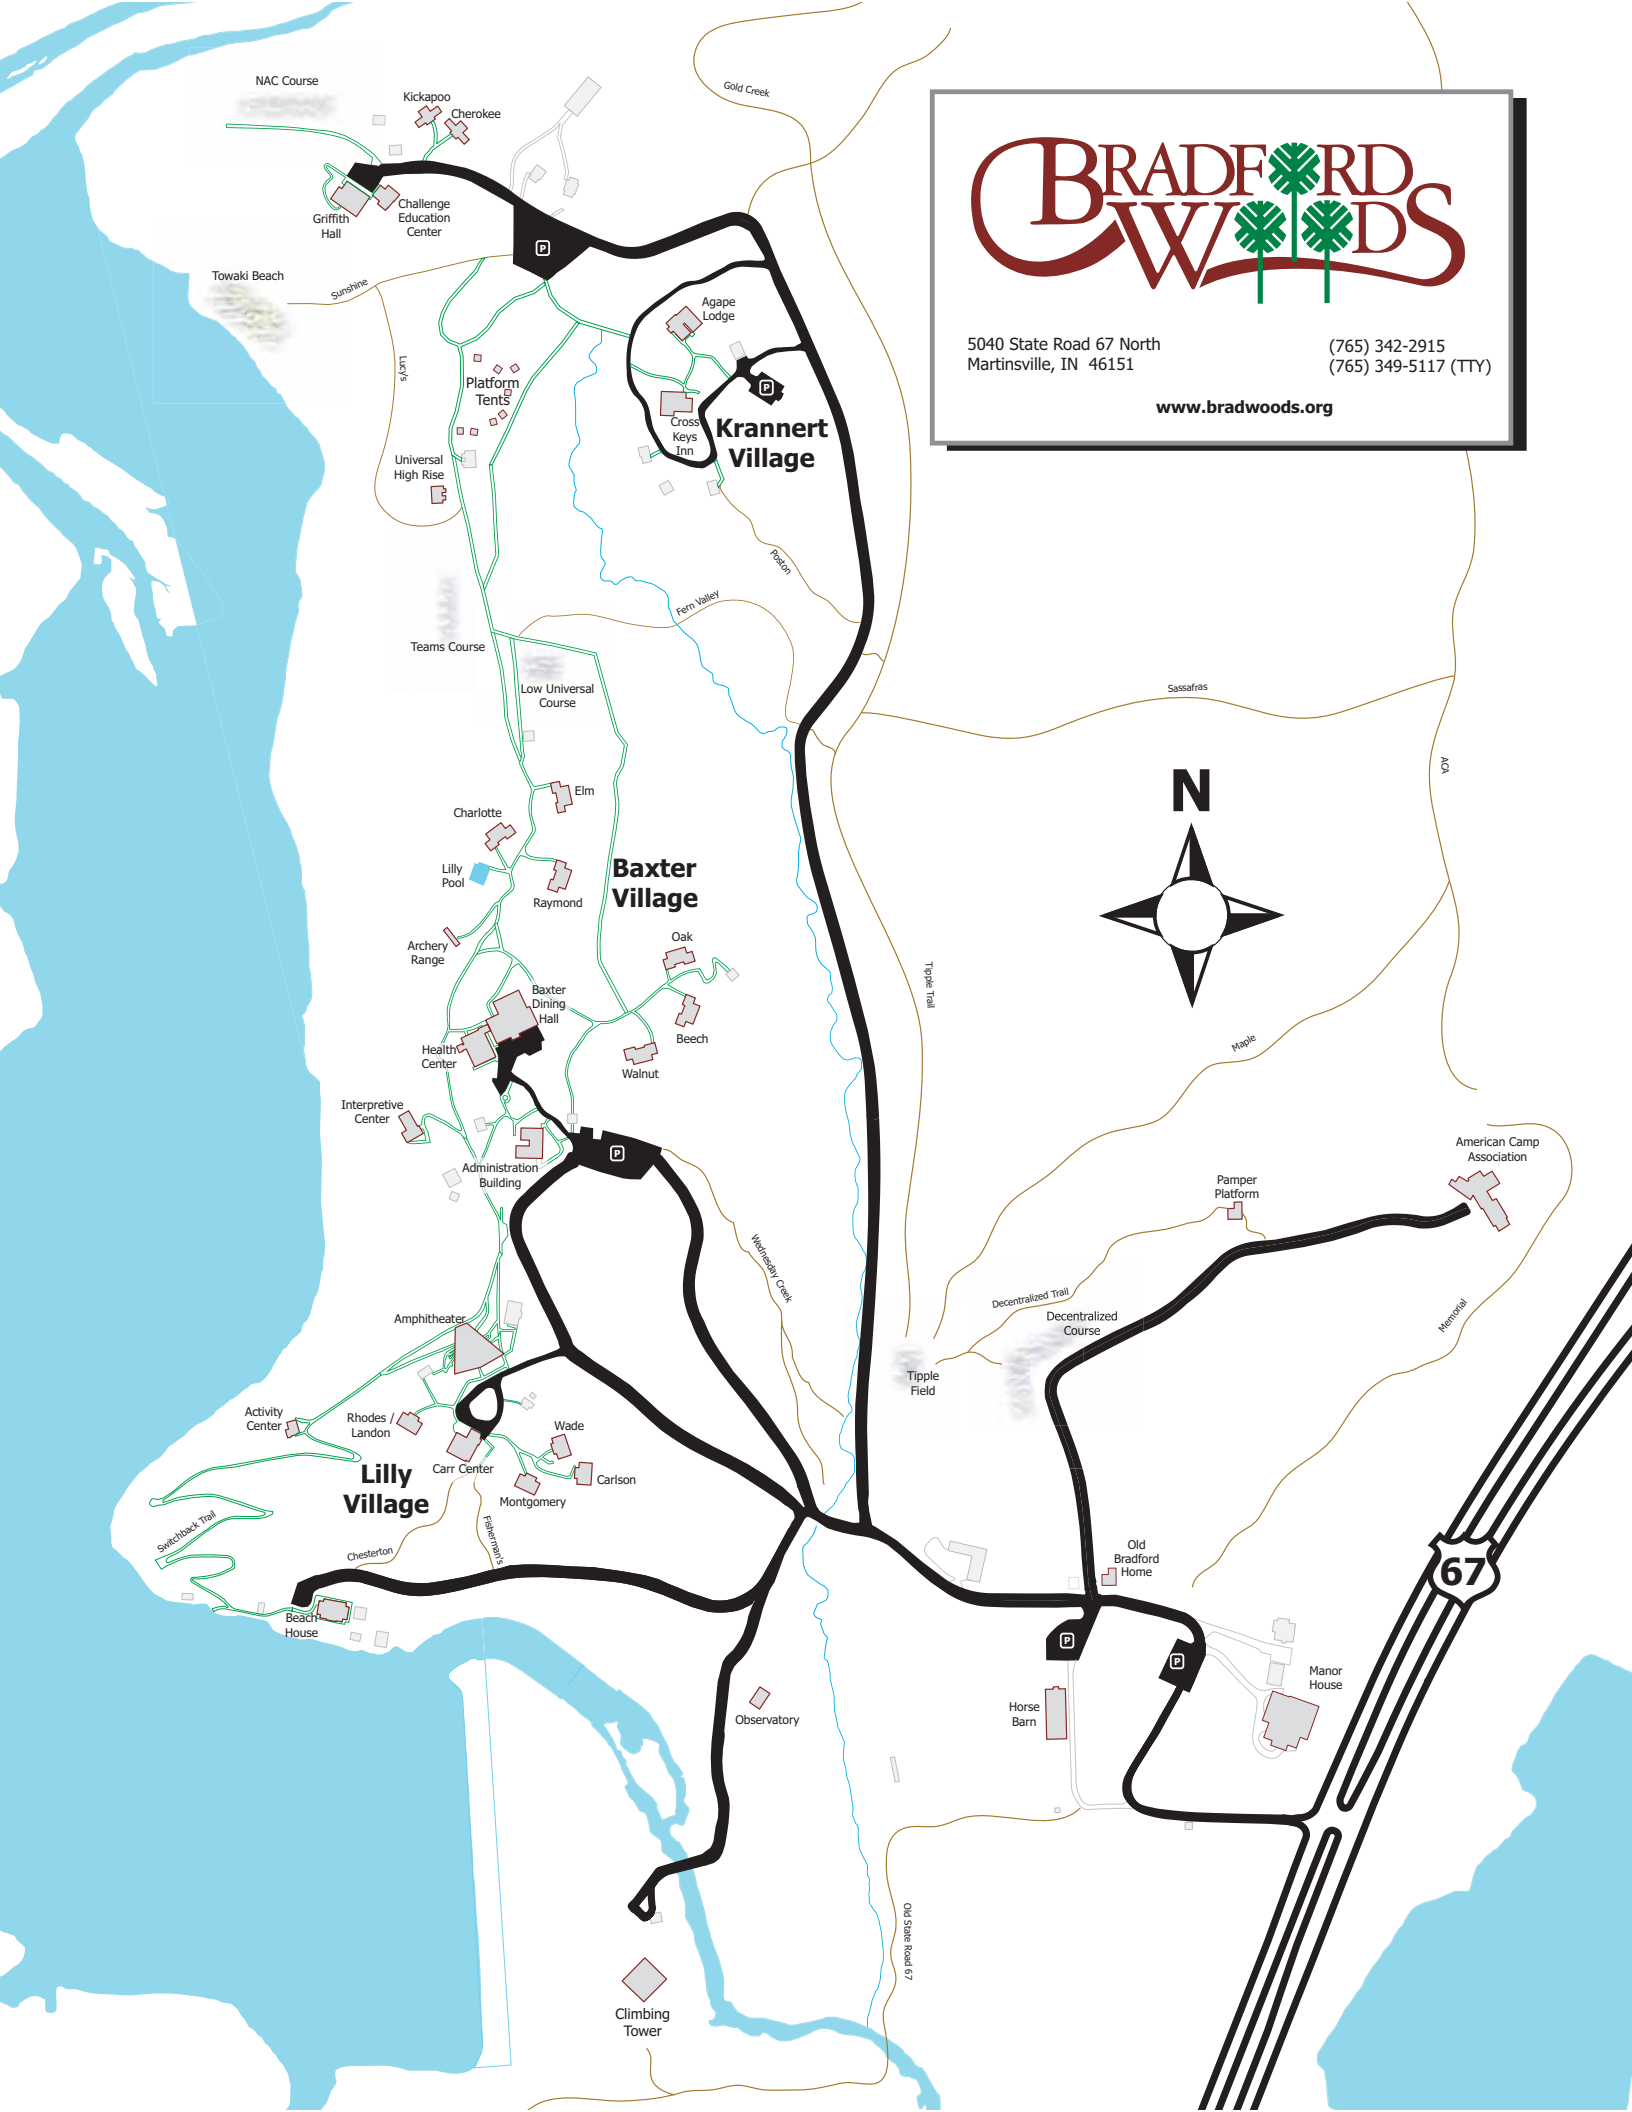

BRADFORD WOODS

5040 State Road 67 North
Martinsville, IN 46151

(765) 342-2915
(765) 349-5117 (TTY)

www.bradwoods.org

NAC Course

Kickapoo
Cherokee

Gold Creek

Griffith Hall
Challenge Education Center

Towaki Beach

Sunshine

Luna

Platform Tents

Universal High Rise

Agape Lodge

Cross Keys Inn

Krannert Village

Teams Course

Low Universal Course

Fen Valley

Reason

Sassafras

N

Baxter Village

Charlotte

Elm

Lilly Pool

Raymond

Oak

Beech

Walnut

Archery Range

Health Center

Interpretive Center

Administration Building

Amphitheater

Activity Center

Rhodes / Landon

Lilly Village

Carr Center

Wade

Carlson

Montgomery

Switchback Trail

Beach House

Chesteron

Winesap Creek

Observatory

Climbing Tower

Tipple Trail

Tipple Field

Decentralized Trail

Decentralized Course

Maple

Pamper Platform

American Camp Association

Herontrail

Old Bradford Home

Horse Barn

Manor House

Old State Road 67

67