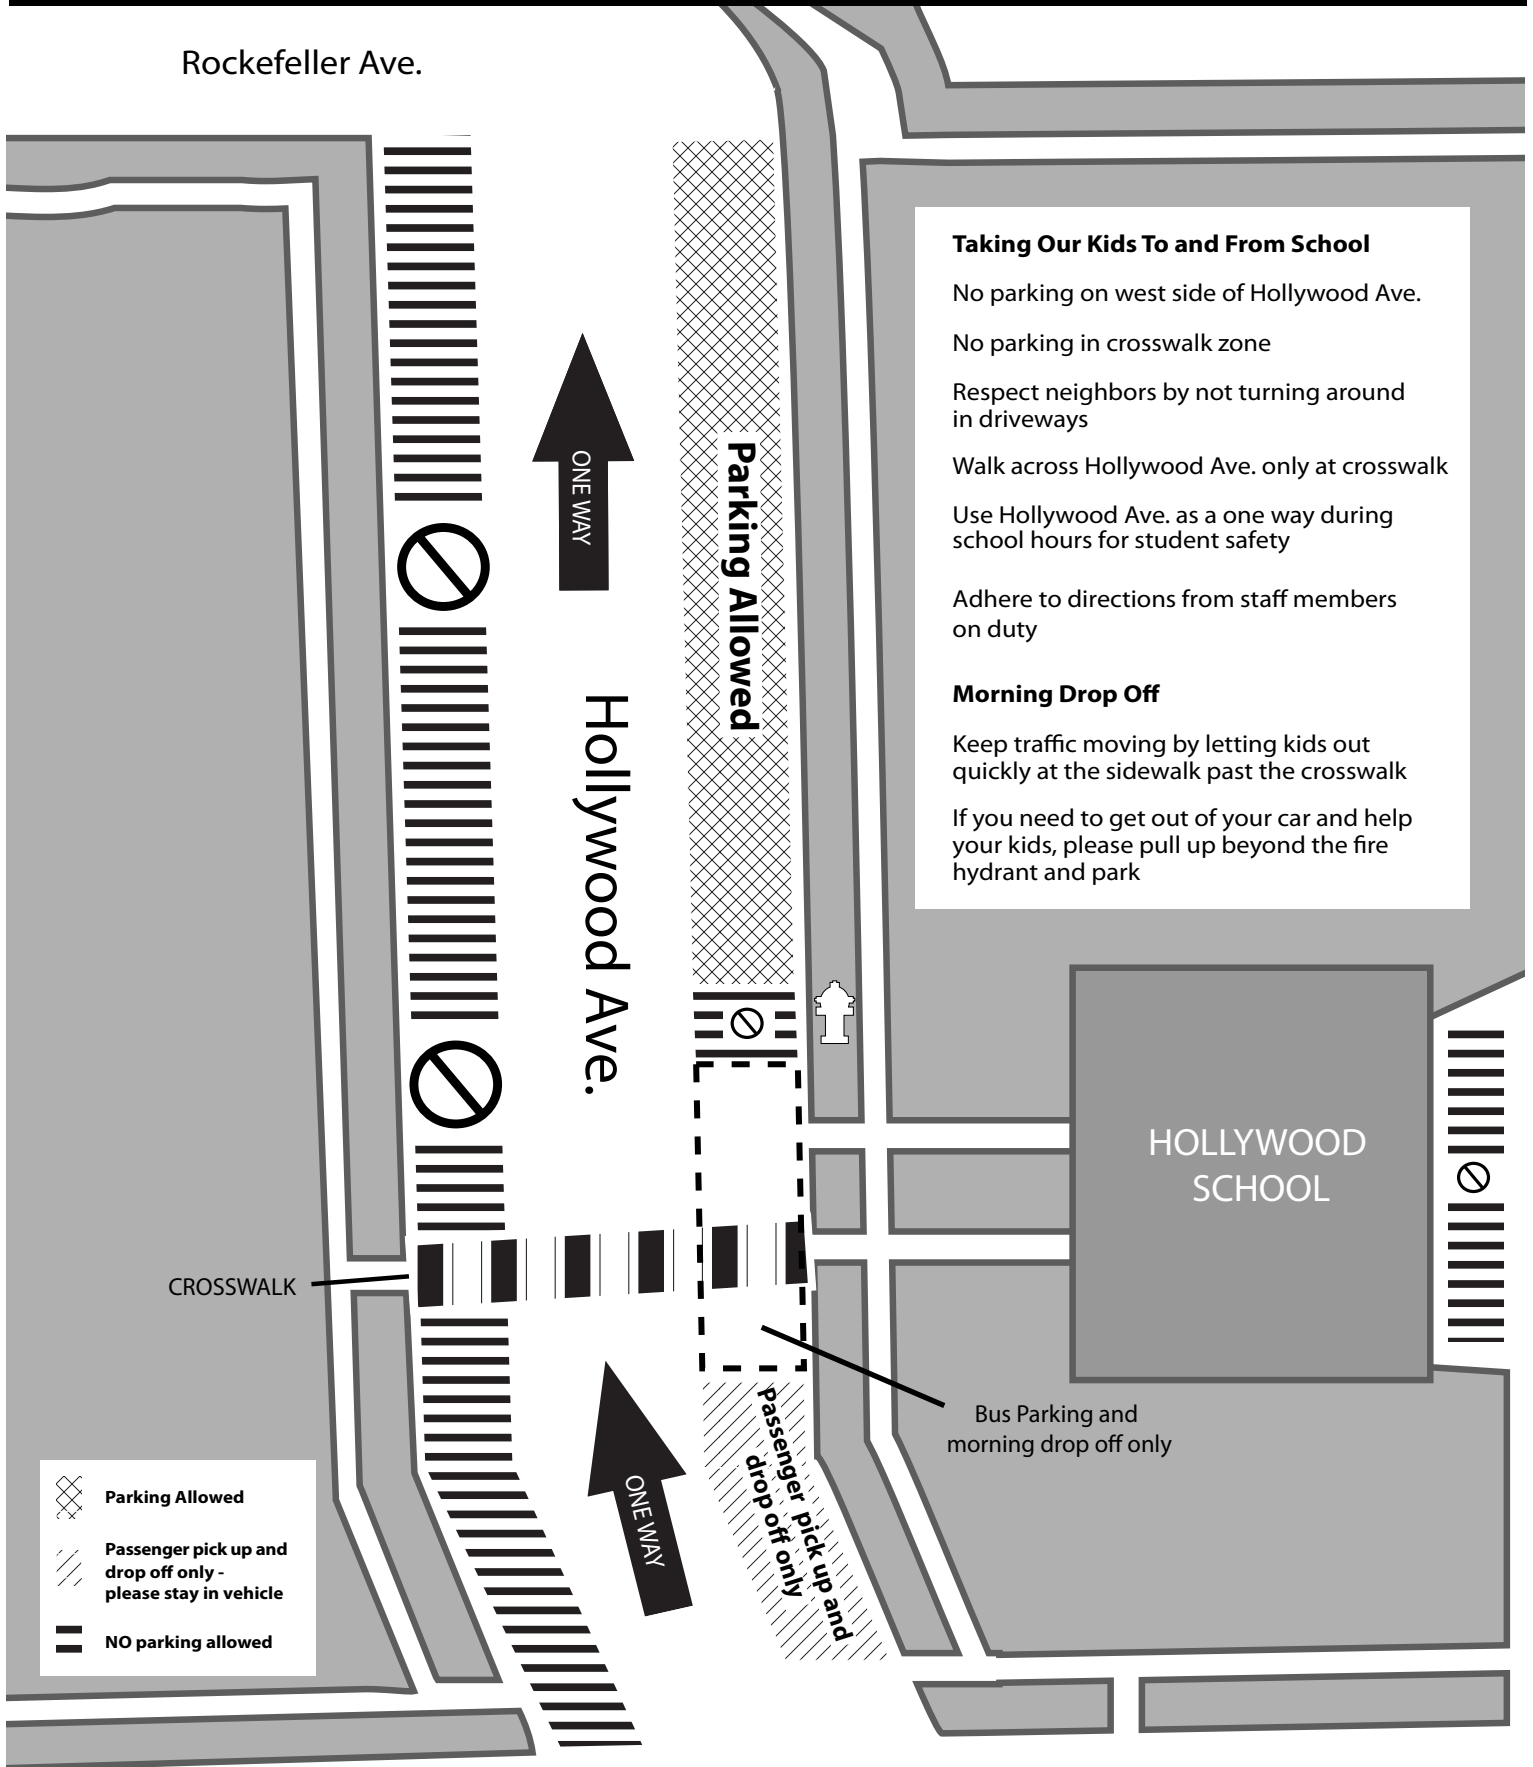

## Taking Our Kids To and From School

No parking on west side of Hollywood Ave.

No parking in crosswalk zone

Respect neighbors by not turning around in driveways

Walk across Hollywood Ave. only at crosswalk

Use Hollywood Ave. as a one way during school hours for student safety

Adhere to directions from staff members on duty

## Morning Drop Off

Keep traffic moving by letting kids out quickly at the sidewalk past the crosswalk

If you need to get out of your car and help your kids, please pull up beyond the fire hydrant and park

-  Parking Allowed
-  Passenger pick up and drop off only - please stay in vehicle
-  NO parking allowed

Washington Ave.