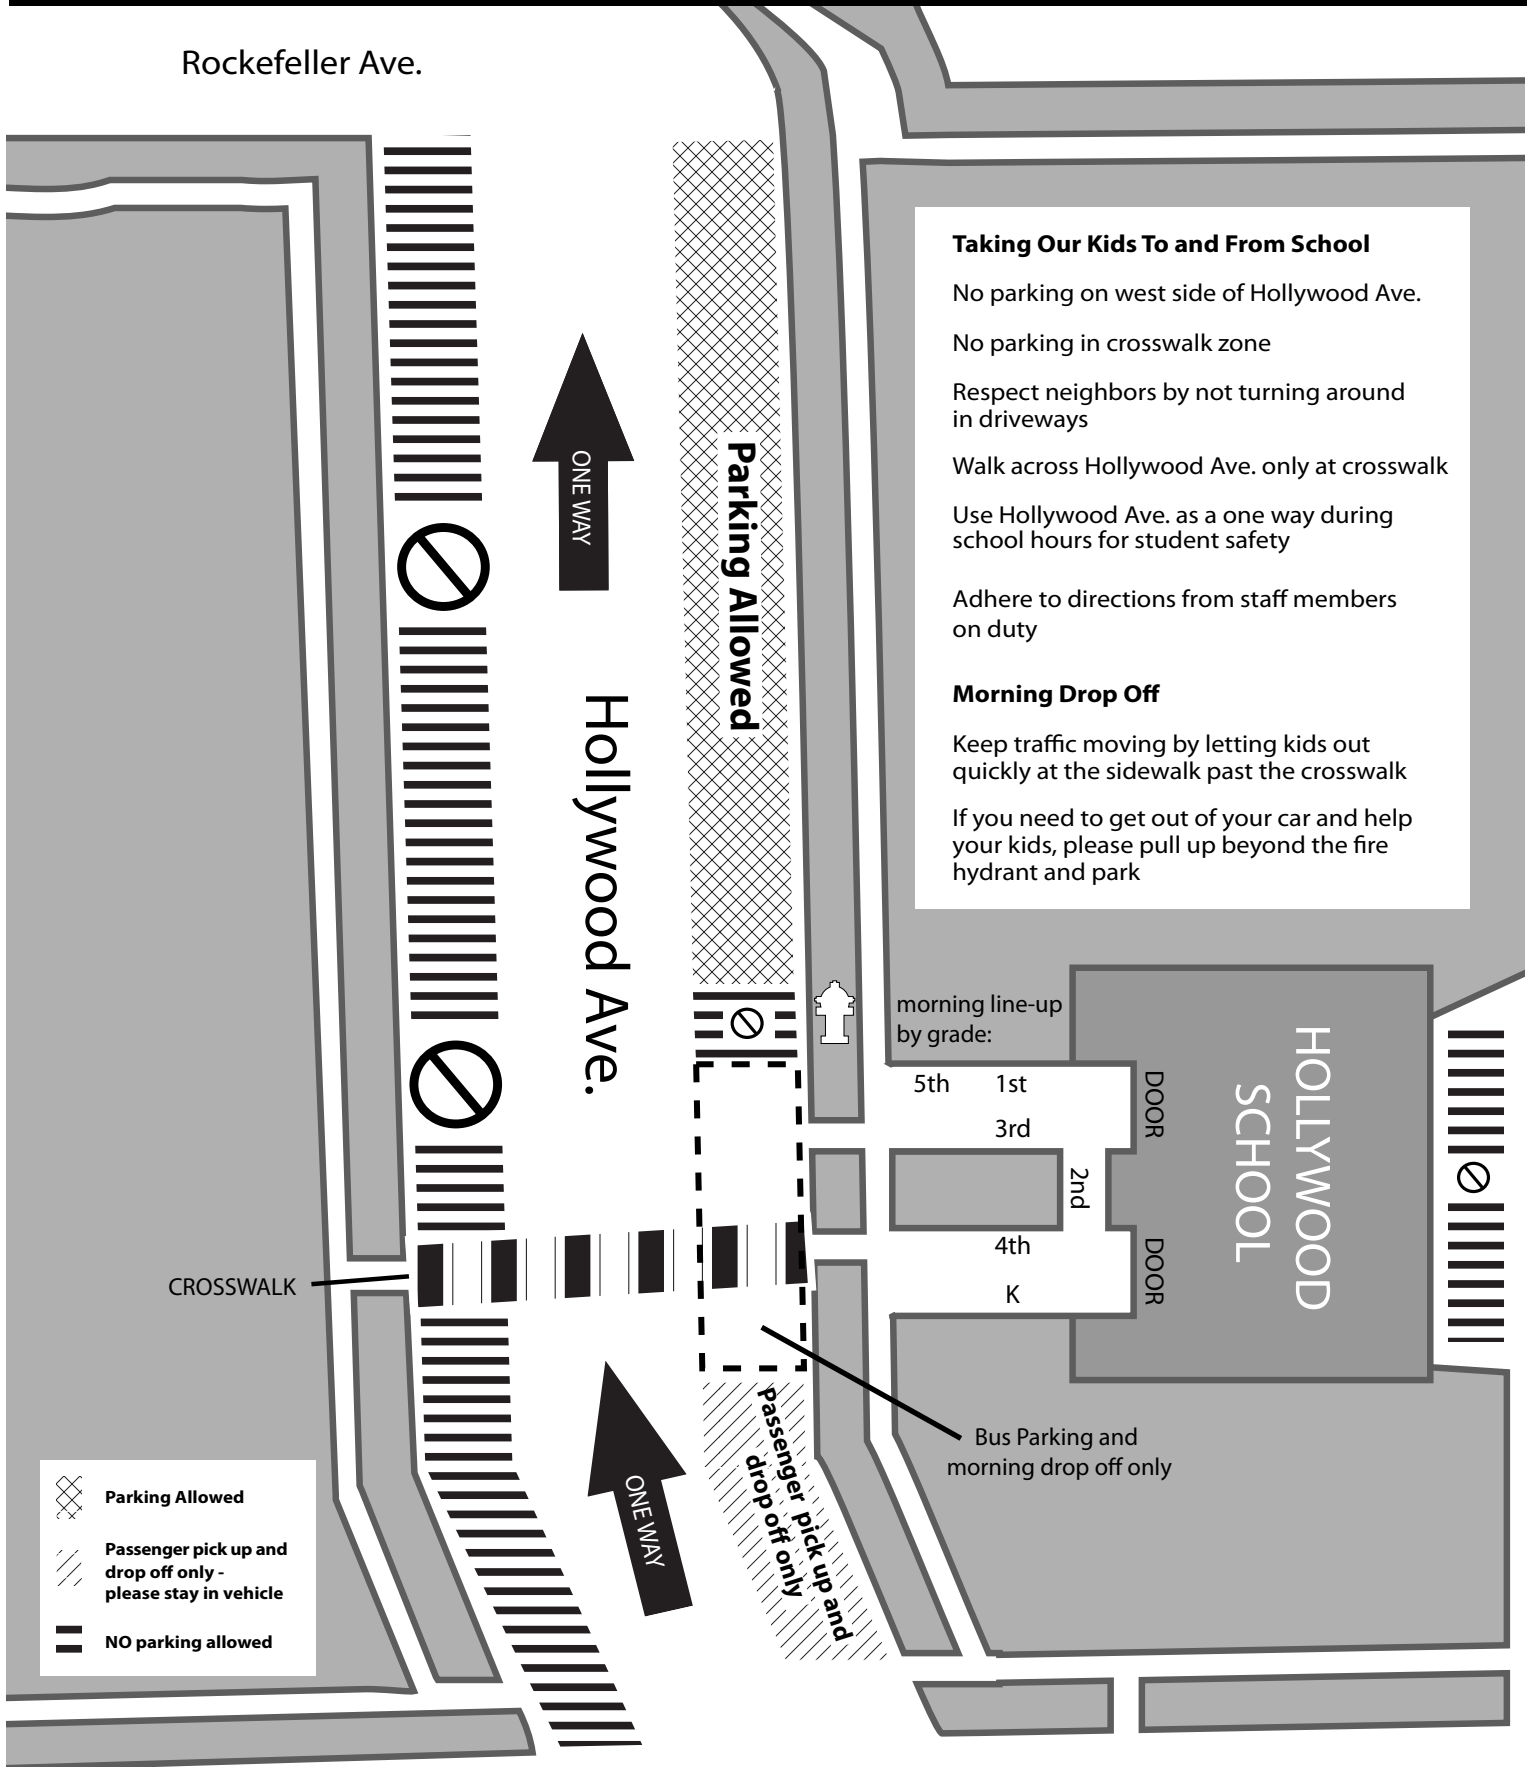

Hollywood School Parking Guidelines

If you have any questions or concerns please contact Ms. Keller: 485-7630

Taking Our Kids To and From School

No parking on west side of Hollywood Ave.

No parking in crosswalk zone

Respect neighbors by not turning around in driveways

Walk across Hollywood Ave. only at crosswalk

Use Hollywood Ave. as a one way during school hours for student safety

Adhere to directions from staff members on duty

Morning Drop Off

Keep traffic moving by letting kids out quickly at the sidewalk past the crosswalk

If you need to get out of your car and help your kids, please pull up beyond the fire hydrant and park

DOOR

HOLLYWOOD SCHOOL

Bus Parking and morning drop off only

passenger pick up and drop off only

-  Parking Allowed
-  Passenger pick up and drop off only - please stay in vehicle
-  NO parking allowed

Washington Ave.