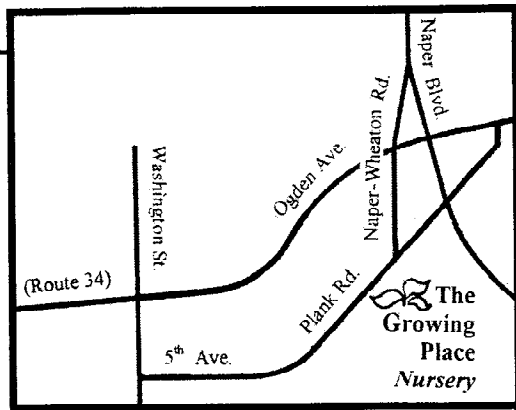

Shop & Share Day
At
The Growing Place
Hours: 9:00 a.m. - 7:00 p.m.

Aurora: 630-820-8088

Naperville: 630-355-4000

The Growing Place will donate 10% of income from your organization's product purchases.

Purchases may be made at either location on the date indicated below.