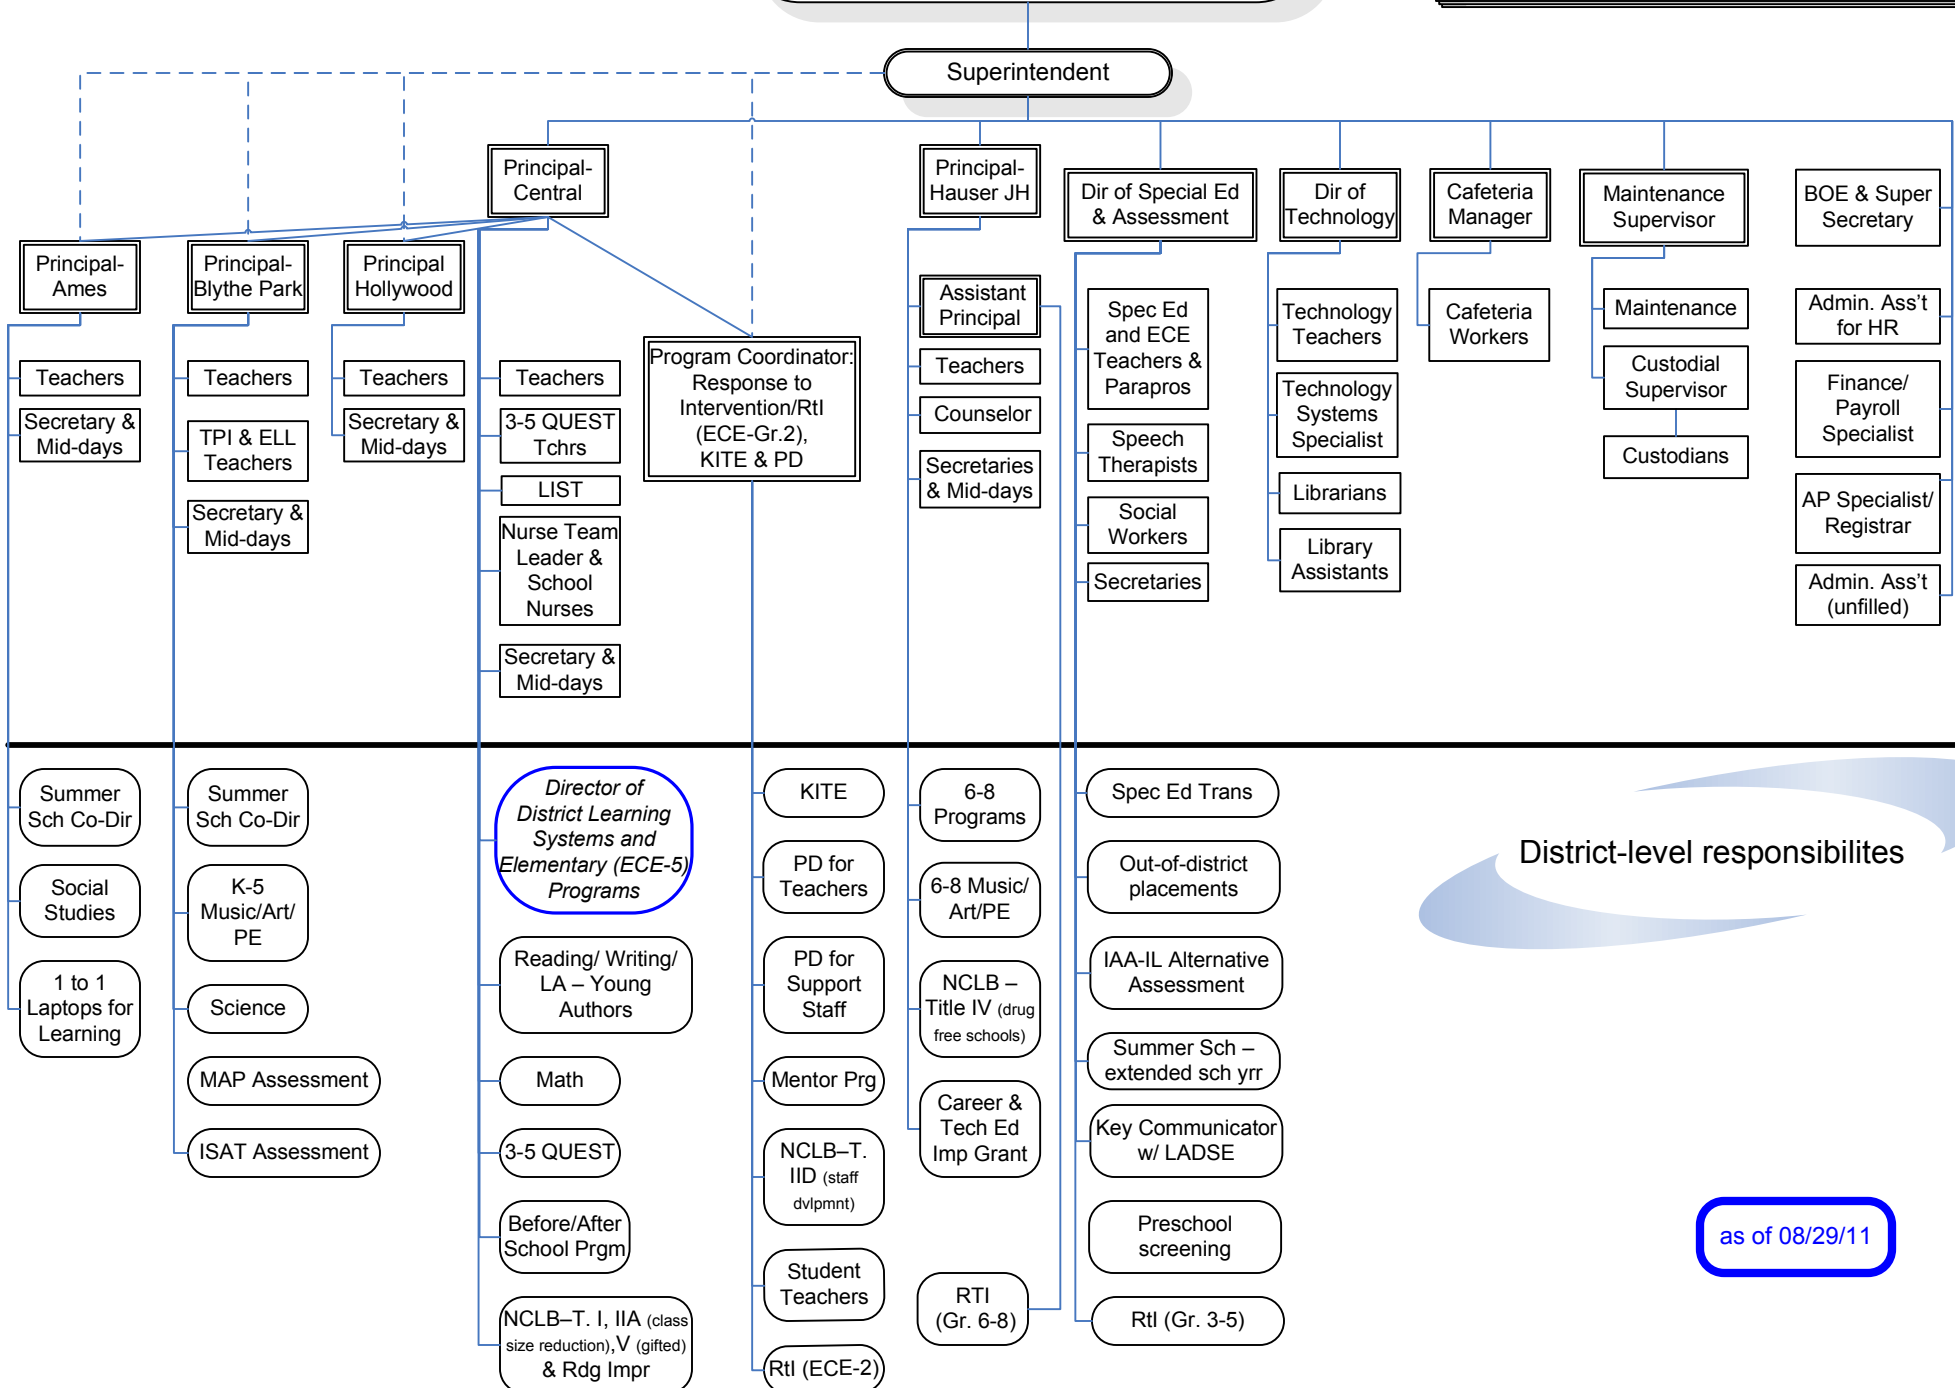

**Board of Education  
Riverside School District 96  
Riverside, Illinois**

**2011-12 Organization Chart**

as of 08/29/11