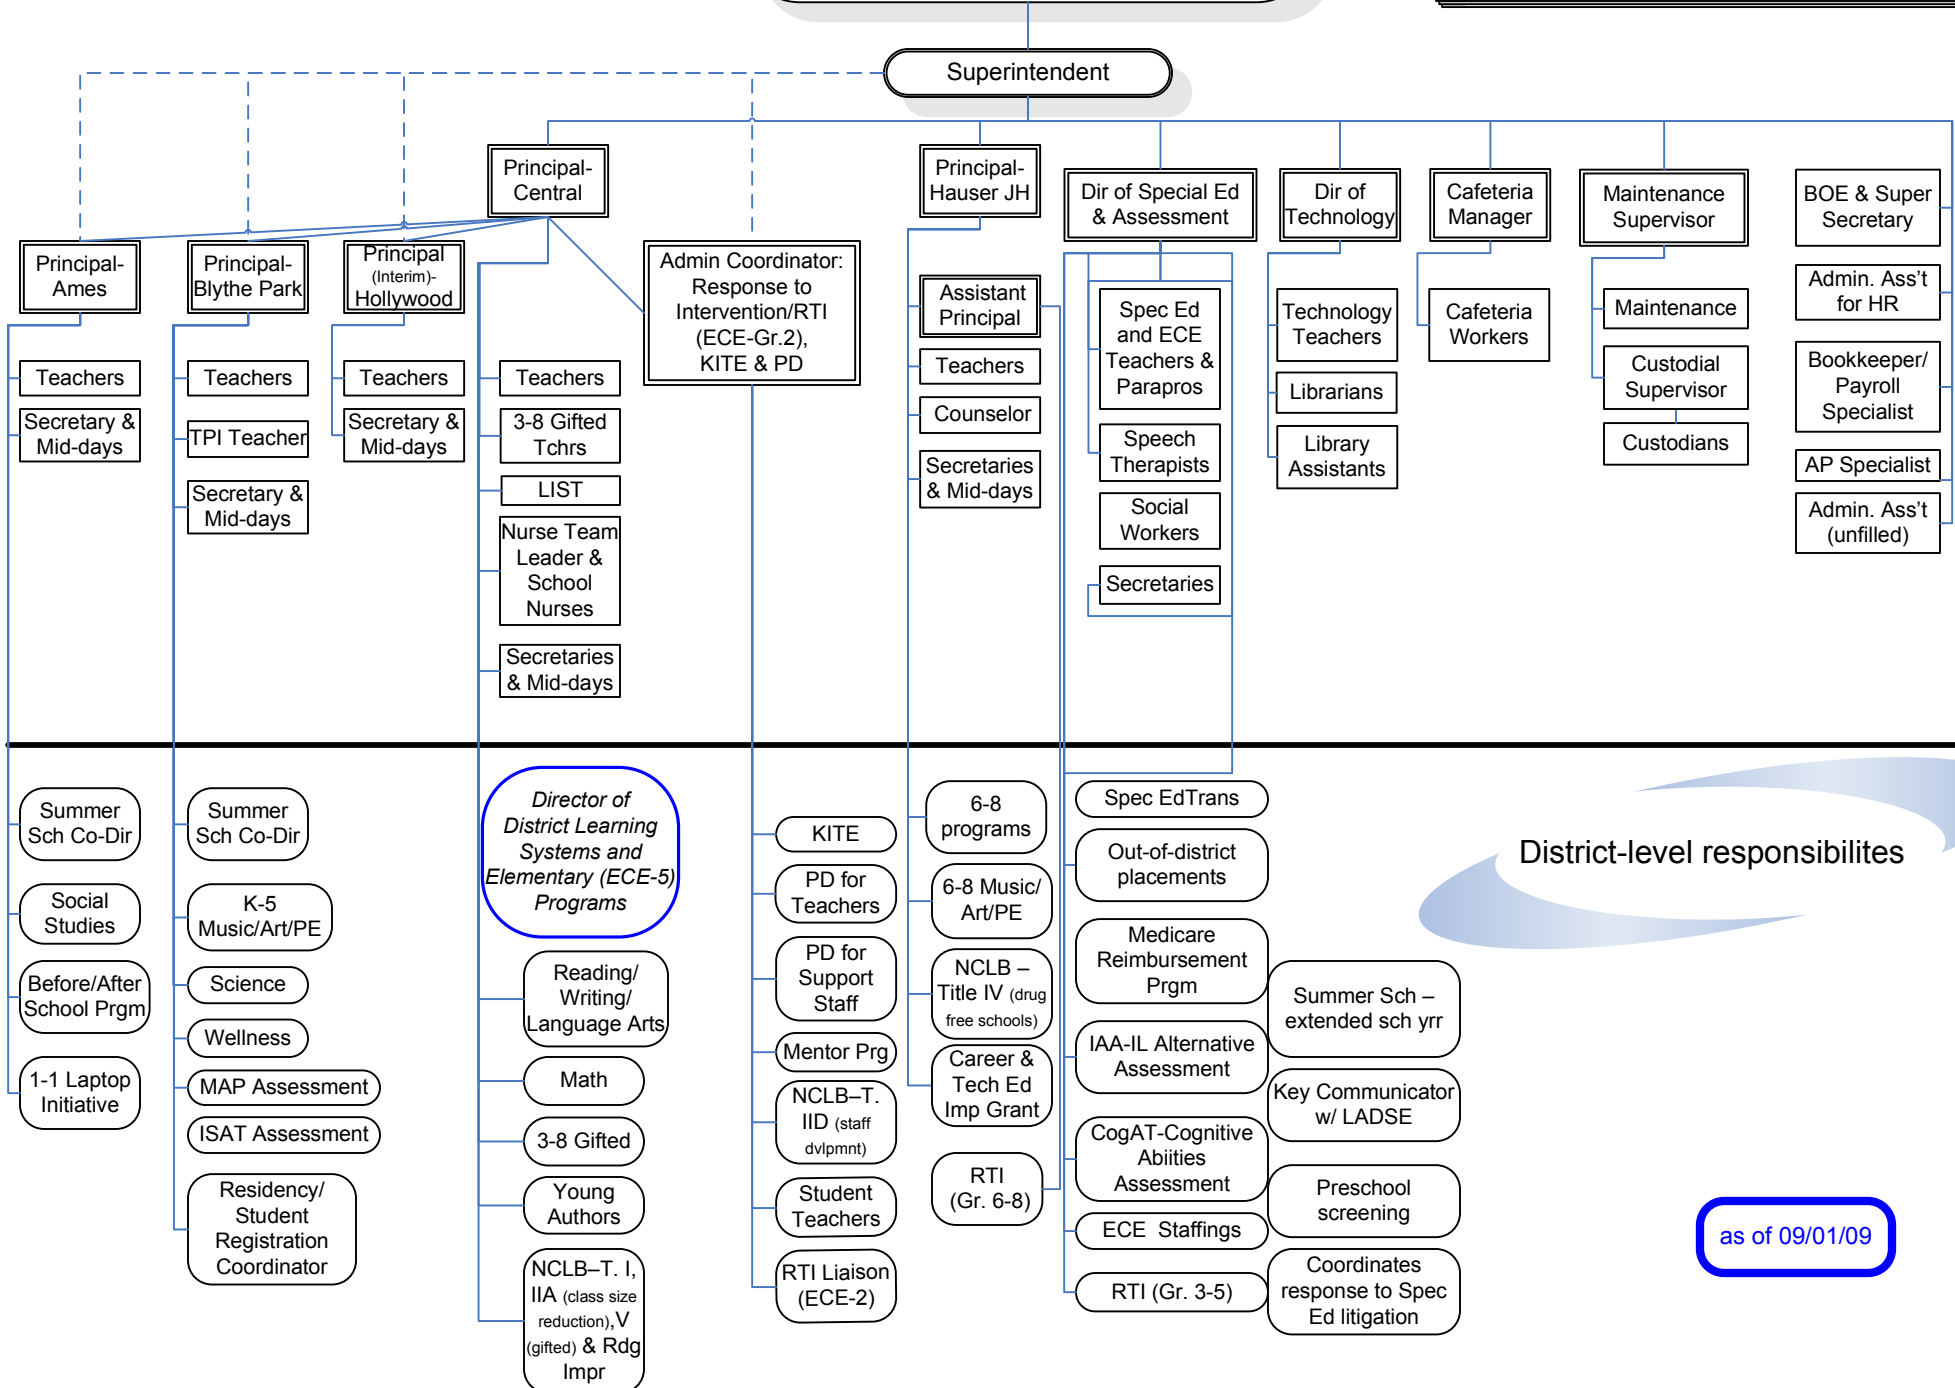

**Board of Education
Riverside School District 96
Riverside, Illinois**

2009-10 Organization Chart

District-level responsibilities

as of 09/01/09